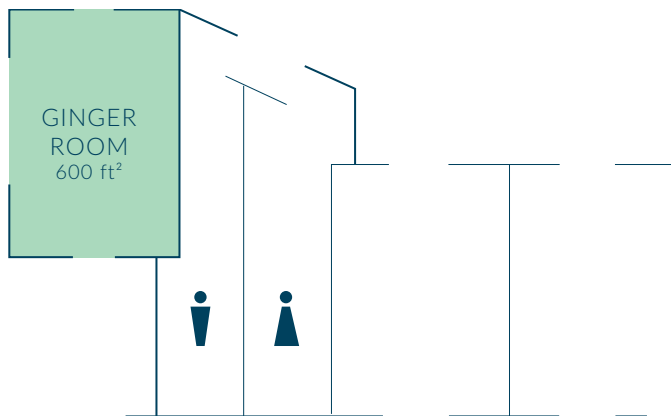

Ginger Room

Designed for small conferences, private dinners or receptions, this venue is sure to impress your attendees and set the right tone for a successful event.

Total ft ²	600	Theatre	30
Size (L x W)	30 ft x 20 ft	Conference	20
Ceiling Height	8 ft	Banquet	30
Classroom	20	Reception	40