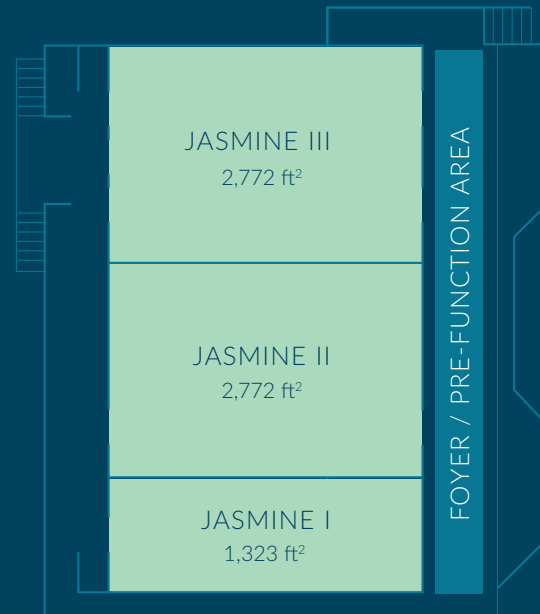

# Naupaka Terrace and Plumeria Room

CONFERENCE

20

RECEPTION

70

BANQUET

60

TOTAL FT<sup>2</sup>

1575

SIZE (LXW)

30 ft x 20 ft

CEILING HEIGHT

8 ft.

SPECS & CAPACITY

# Jasmine Ballroom

THEATRE  
500

CLASSROOM  
350

RECEPTION  
500

BANQUET  
450

TOTAL FT<sup>2</sup>  
8611

SIZE (LXW)  
109 ft x 79 ft

CEILING HEIGHT  
12 ft.

8 X 10 BOOTHS  
50

SPECS & CAPACITY