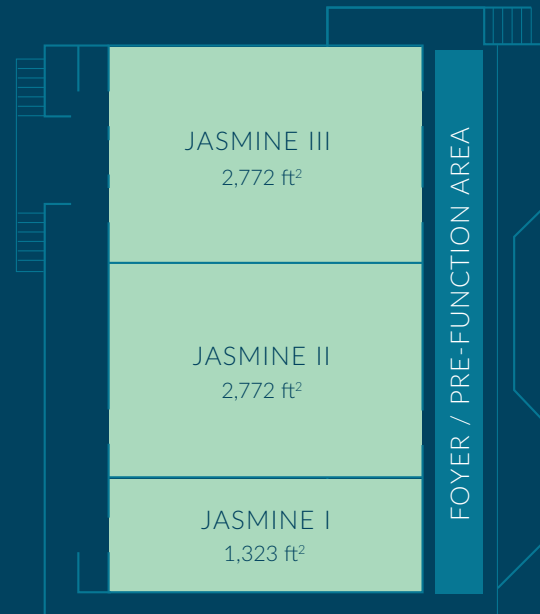

SPECS & CAPACITY

Jasmine Ballroom

THEATRE
500

CLASSROOM
350

RECEPTION
500

BANQUET
450

TOTAL FT²
8611

SIZE (LXW)
109 ft x 79 ft

CEILING HEIGHT
12 ft.

8 X 10 BOOTHS
50